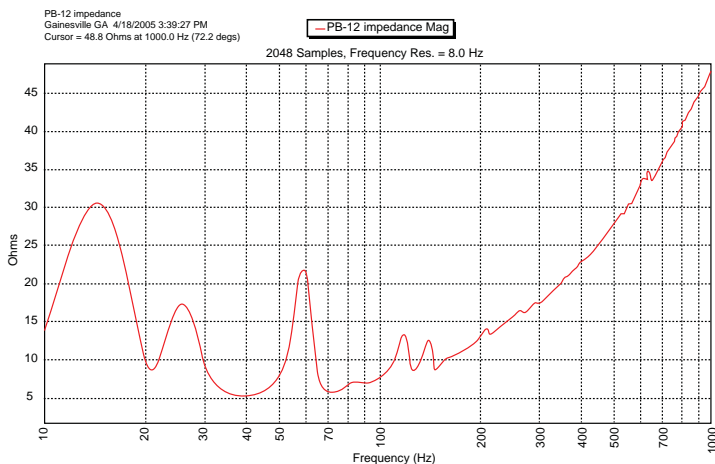

TAPPED HORN / CINEMA-HOME THEATRE SUBWOOFERS

The DTS-20, a.k.a. "The Tower of Power", is simply the most powerful, lowest frequency reproducing subwoofer on the planet. Solid output down to 16 Hz, single digit distortion and incomparably low group delay put this amazing subwoofer in a class by itself.

The Tower of Power has removable covers that allow 2 choices for the location of the acoustical output – depending on the installation orientation you choose.

Specifications

Operating Frequency Range 18 Hz-100 Hz -3 dB
 16 Hz -10dB
 Sensitivity @ 1M 95 dB SPL (-1dB 20Hz -70Hz)
 (Referenced to 2.83V @ 1M ½ space, measured as 28.3V @ 10M)
 Maximum Output 122 dB SPL/128 dB SPL Peak
 Input Power Ratings 500 W continuous, 1000 W program
 Nominal Impedance 8 ohms
 Minimum Impedance 5.4 ohms @ 40 Hz
 Recommended Processing 15 Hz HP @ 24 dB/Butterworth
 Drivers LF 1 x 12" Long excursion
 Input Connections 2-NL4MP
 Enclosure Material 13ply, 18mm Baltic Birch, polyurea coated

PERFORMANCE DATA

Model	Max SPL	Sensitivity	Magnitude Response	Power Rating	Dimensions (in.)	Weight
DTS 20	128 dB	95 dB	18 Hz – 100 Hz	1,000 W	87.5 x 18 x 20	220 lbs

Architect/Engineers Specs

The loudspeaker shall utilize a single 12" long excursion transducer in a patent applied enclosure. The subwoofer shall have an operating range of +/- 3 dB 18 Hz – 100 Hz with sensitivity of 95 dB SPL @ 20 Hz 1m and a maximum continuous output of 122 dB SPL and 128 dB SPL peak. Power handling shall be 500 watts continuous, 1,000 watts program. The impedance shall be nominal 8 ohms.