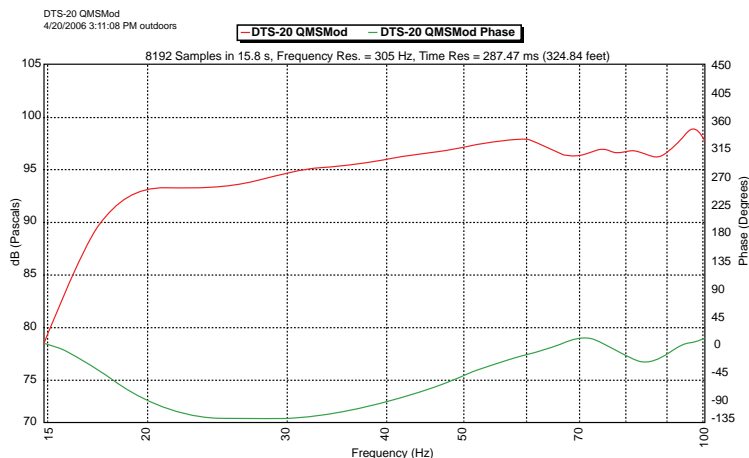

TAPPED HORN / CINEMA-HOME THEATRE SUBWOOFERS

The DTS-20, a.k.a. "The Tower of Power", is simply the most powerful, lowest frequency reproducing subwoofer on the planet. Solid output down to 16 Hz, single digit distortion and incomparably low group delay put this amazing subwoofer in a class by itself.

The Tower of Power has removable covers that allow 2 choices for the location of the acoustical output – depending on the installation orientation you choose.

Specifications

Operating Frequency Range 18 Hz-100 Hz -3 dB
 16 Hz -10dB
 Sensitivity @ 1M 95 dB SPL (-1dB 20Hz -70Hz)
 (Referenced to 2.83V @ 1M ½ space, measured as 28.3V @ 10M)
 Maximum Output 122 dB SPL/128 dB SPL Peak
 Input Power Ratings 500 W continuous, 1000 W program
 Nominal Impedance 8 ohms
 Minimum Impedance 5.4 ohms @ 40 Hz
 Recommended Processing 15 Hz HP @ 24 dB/Butterworth
 Drivers LF 1 x 12" Long excursion
 Input Connections 2-NL4MP
 Enclosure Material 13ply, 18mm Baltic Birch, polyurea coated

PERFORMANCE DATA

Model	Max SPL	Sensitivity	Magnitude Response	Power Rating	Dimensions (in.)	Weight
DTS 20	128 dB	95 dB	18 Hz – 100 Hz	1,000 W	87.5 x 18 x 20	220 lbs

Architect/Engineers Specs

The loudspeaker shall utilize a single 12" long excursion transducer in a patent applied enclosure. The subwoofer shall have an operating range of +/- 3 dB 18 Hz – 100 Hz with sensitivity of 95 dB SPL @ 20 Hz 1m and a maximum continuous output of 122 dB SPL and 128 dB SPL peak. Power handling shall be 500 watts continuous, 1,000 watts program. The impedance shall be nominal 8 ohms.