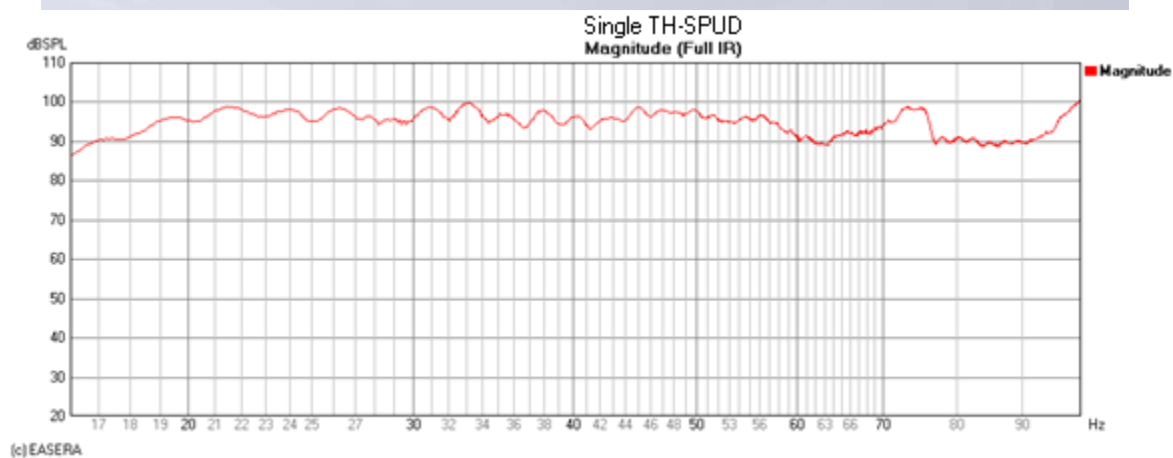

Introducing: Danley Sound Labs TH-SPUD (*Subwoofer Producing Unbelievable Depth*)

Designed with all of you “couch potatoes” in mind, the TH-SPUD subwoofer can easily be installed under or behind the seating in your home theatre due to its 11” depth. The SPUD is capable of producing incredibly deep bass that you can “feel” with a flat response all the way down to 17 Hz while handling 800 watts.