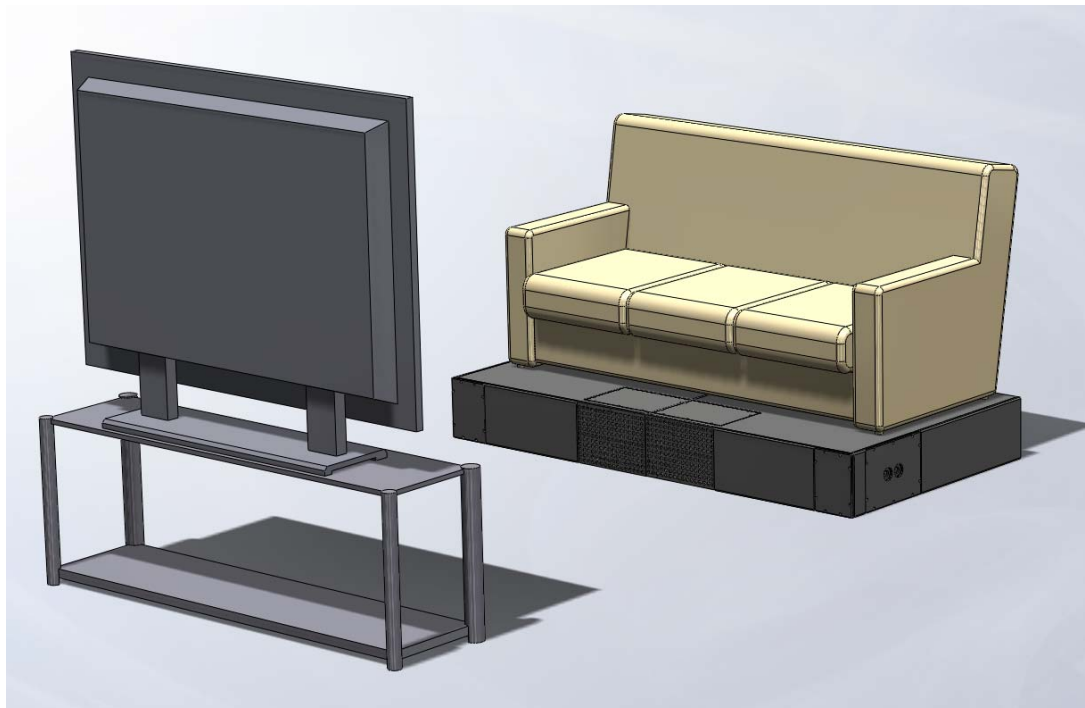

Introducing: Danley Sound Labs TH-SPUD (*Subwoofer Producing Unbelievable Depth*)

Designed with all of you “couch potatoes” in mind, the TH-SPUD subwoofer can easily be installed under or behind the seating in your home theatre due to its 11” depth. The SPUD is capable of producing incredibly deep bass that you can “feel” with a flat response all the way down to 17 Hz while handling 800 watts.