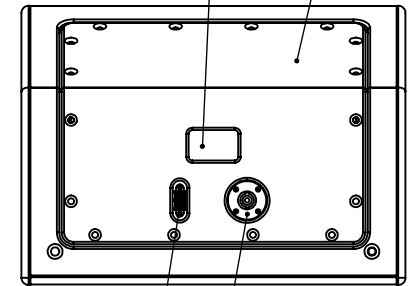

Isometric View

Front View

U-Bracket
Attachment Point:
2 Places

Handle:
2 Places

Rear Access Panel

Info Label

Barrier Strip

NL4

MATERIAL
FINISH
DO NOT SCALE DRAWING

UNLESS OTHERWISE SPECIFIED:
DIMENSIONS ARE IN INCHES
TOLERANCES:
FRACTIONAL ±
ANGULAR: MACH ± BEND ±
TWO PLACE DECIMAL ±
THREE PLACE DECIMAL ±

DRAWN	TBW	8/10/2017
ENG APPR.		
MFG APPR.		
Q.A.		

Danley Sound Labs

TITLE: SH75

SIZE **A** Plan View

REV 1

SCALE:

Last Save Date: Thursday, August 10, 2017 2:12:03 PM