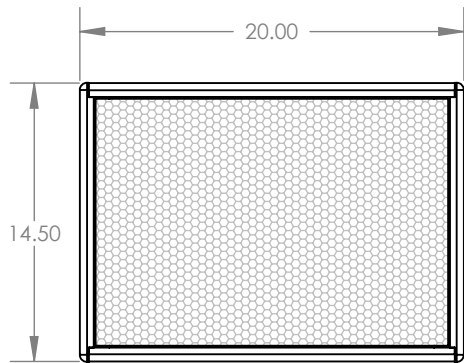

Isometric View

Front View

U-Bracket
Attachment Point:
2 Places

Handle:
2 Places

Rear Access Panel

Info Label

Barrier Strip

NL4

MATERIAL
FINISH
DO NOT SCALE DRAWING

UNLESS OTHERWISE SPECIFIED:
DIMENSIONS ARE IN INCHES
TOLERANCES:
FRACTIONAL ±
ANGULAR: MACH ± BEND ±
TWO PLACE DECIMAL ±
THREE PLACE DECIMAL ±

DRAWN	TBW	8/10/2017
ENG APPR.		
MFG APPR.		
Q.A.		

Danley Sound Labs

TITLE: SH75

SIZE **A** Plan View

REV 1

SCALE:

Last Save Date: Thursday, August 10, 2017 2:12:03 PM