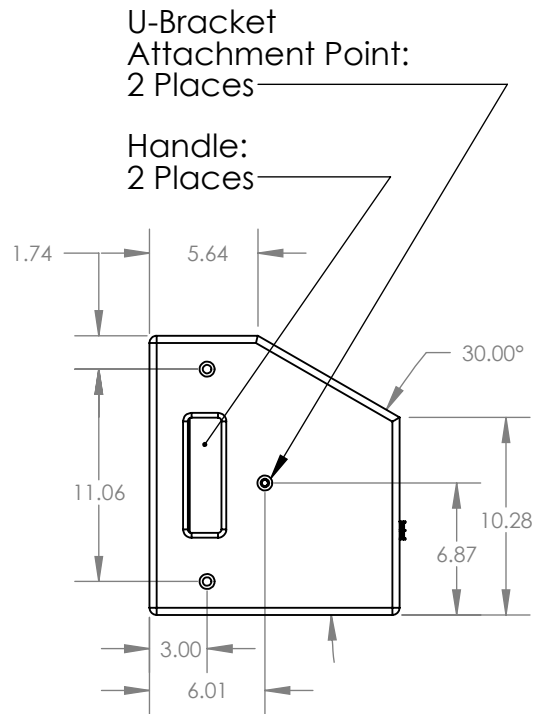

Isometric View

Front View

U-Bracket
Attachment Point:
2 Places

Handle:
2 Places

Rear Access Panel

Info Label

Barrier Strip

NL4

MATERIAL
FINISH
DO NOT SCALE DRAWING

UNLESS OTHERWISE SPECIFIED:
DIMENSIONS ARE IN INCHES
TOLERANCES:
FRACTIONAL ±
ANGULAR: MACH ± BEND ±
TWO PLACE DECIMAL ±
THREE PLACE DECIMAL ±

DRAWN	TBW	8/10/2017
ENG APPR.		
MFG APPR.		
Q.A.		

Danley Sound Labs

TITLE: SH75

SIZE **A** Plan View

REV 1

SCALE:

Last Save Date: Thursday, August 10, 2017 2:12:03 PM